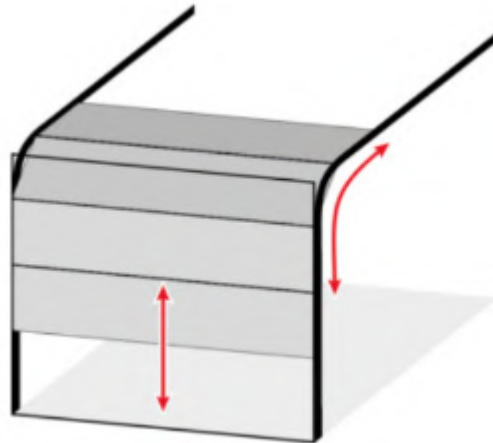

THE GLIDEAWAY SECTIONAL GARAGE DOOR

Sectional garage doors are non protruding and open vertically therefore providing most space possible, both inside, and outside the garage.

Some say this style of garage doors are the most practical choice and are the ultimate in garage doors, providing there is adequate space and fixings.

Glideaway Doors have one of the widest range of designs and colours for sectional doors available within the New Zealand market.

With space-saving technology, heat insulation options and automation, Glideaway sectional doors are safe and robust, whilst providing low-noise operation.

The typical sectional garage door is 4 panels high and the panels are around 500mm high each, if the door is any higher than 2250mm, this would increase the amount of panels generally.

There are endless options to choose from, including different materials, finishes and window options. Available in manual and automatic operation.

Teamed with a 5 year warranty* these garage doors will provide years of trouble free use.

Get in touch for a free measure and quote